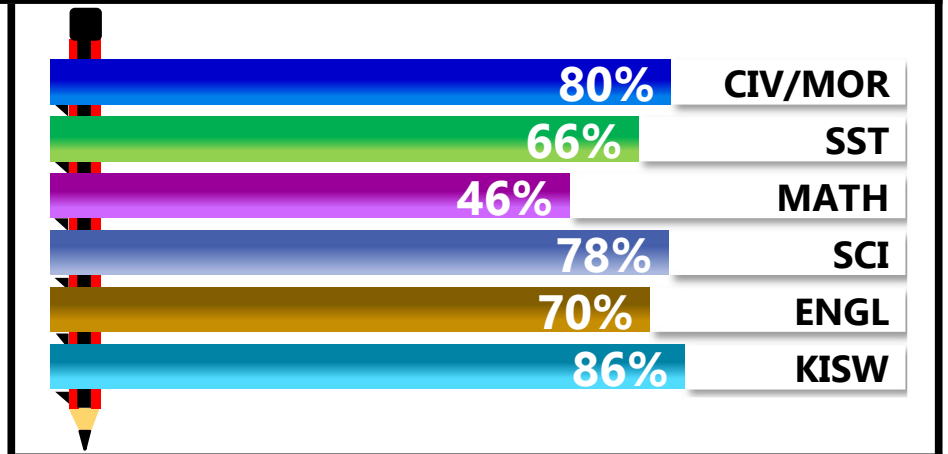

		<h1>KIDZ CARE</h1>			
REGION: MBEYA		SCHOOL AVERAGE	213.5	OVERALL GRADE	
DISTRICT: MBEYA				CATEGORY	
				BELOW 40	

SUBJECT PERFORMANCE ANALYSIS

SUBJECT NAME	AVG	%	RNK
KISWAHILI	43.1	86%	1
CIVIC & MORAL	39.8	80%	2
SCIENCE	39.2	78%	3
ENGLISH	35.2	70%	4
SOCIAL STUDIES	33.0	66%	5
MATHEMATICS	23.2	46%	6
BOYS/GIRLS PASS RATE			
	STD	AVG	%
BOYS	10	0.35	35%
GIRLS	19	0.65	65%