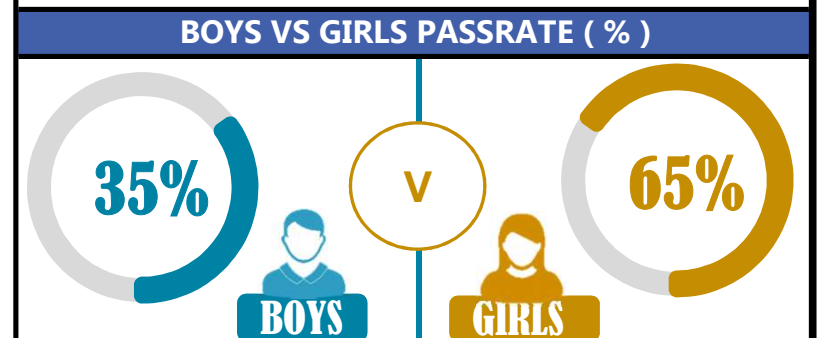

OVERALL PERFORMANCE ANALYSIS		
REGISTERED	29	100%
SEATED	29	100%
ABSENTEES	0	0%
PASSED	29	100%
FAILED	0	0%